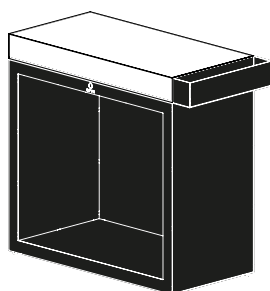

# OFYR BUTCHER BLOCK STORAGE BLACK 90

The OFYR Butcher Block Storage Black is an addition to the OFYR Classic Black models. The Butcher Block Storage has a cutting board, accessory holder and storage space for wood. The cutting board is available in rubberwood, light and dark gray ceramics. After use, the rubber wooden board must be kept indoors, while the ceramic board can remain outdoors.

## BBSB-45-90-88-RW

BUTCHER BLOCK STORAGE BLACK 45-90-88  
CERAMIC GREY RUBBERWOOD

**Material**  
Base and Tool tray      Black coated steel  
Tabletop                  Rubberwood

**Dimensions**  
Base                        45x90x78 cm  
Tool tray                15x45x10 cm  
Tabletop                45x90x10x cm

## BBSB-45-90-88-CL

BUTCHER BLOCK STORAGE BLACK 45-90-88  
CERAMIC LIGHT GREY

**Material**  
Base and Tool tray      Black coated steel  
Tabletop                  Ceramic light grey

**Dimensions**  
Base                        45x90x78 cm  
Tool tray                15x45x10 cm  
Tabletop                45x90x10x cm