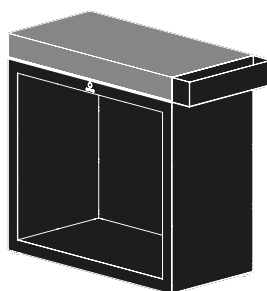

# OFYR BUTCHER BLOCK STORAGE BLACK 90

The OFYR Butcher Block Storage Black is an addition to the OFYR Classic Black models. The Butcher Block Storage has a cutting board, accessory holder and storage space for wood. The cutting board is available in rubberwood, light and dark gray ceramics. After use, the rubber wooden board must be kept indoors, while the ceramic board can remain outdoors.

## BBSB-45-90-88-RW

BUTCHER BLOCK STORAGE BLACK 45-90-88  
CERAMIC GREY RUBBERWOOD

**Material**  
Base and Tool tray      Black coated steel  
Tabletop                  Rubberwood

**Dimensions**  
Base                        45x90x78 cm  
Tool tray                15x45x10 cm  
Tabletop                45x90x10x cm

## BBSB-45-90-88-CL

BUTCHER BLOCK STORAGE BLACK 45-90-88  
CERAMIC LIGHT GREY

**Material**  
Base and Tool tray      Black coated steel  
Tabletop                  Ceramic light grey

**Dimensions**  
Base                        45x90x78 cm  
Tool tray                15x45x10 cm  
Tabletop                45x90x10x cm